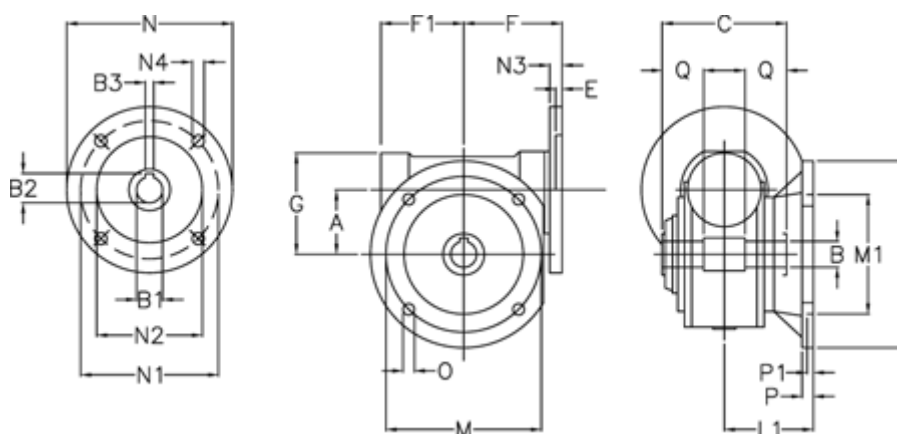

Data Sheet

Article number: 390218505055510

Description: Worm gear
VF 185-FC2-50-160B5, without lubrication

Measures

A	= 185.4	F1	= 205	N2	= 250
B	= 60 H7	G	= 267	N3	= 18
B1 E7	= 42	L	= 400	N4	= 18
B2	= 45.3	L1	= 155.5	O	= 22
B3 H9	= 12	M	= 350	P	= 22
C	= 190	M1	= 280	P1	= 13
E	= 4	N	= 350	Q	= 65
F	= 217	N1	= 300		